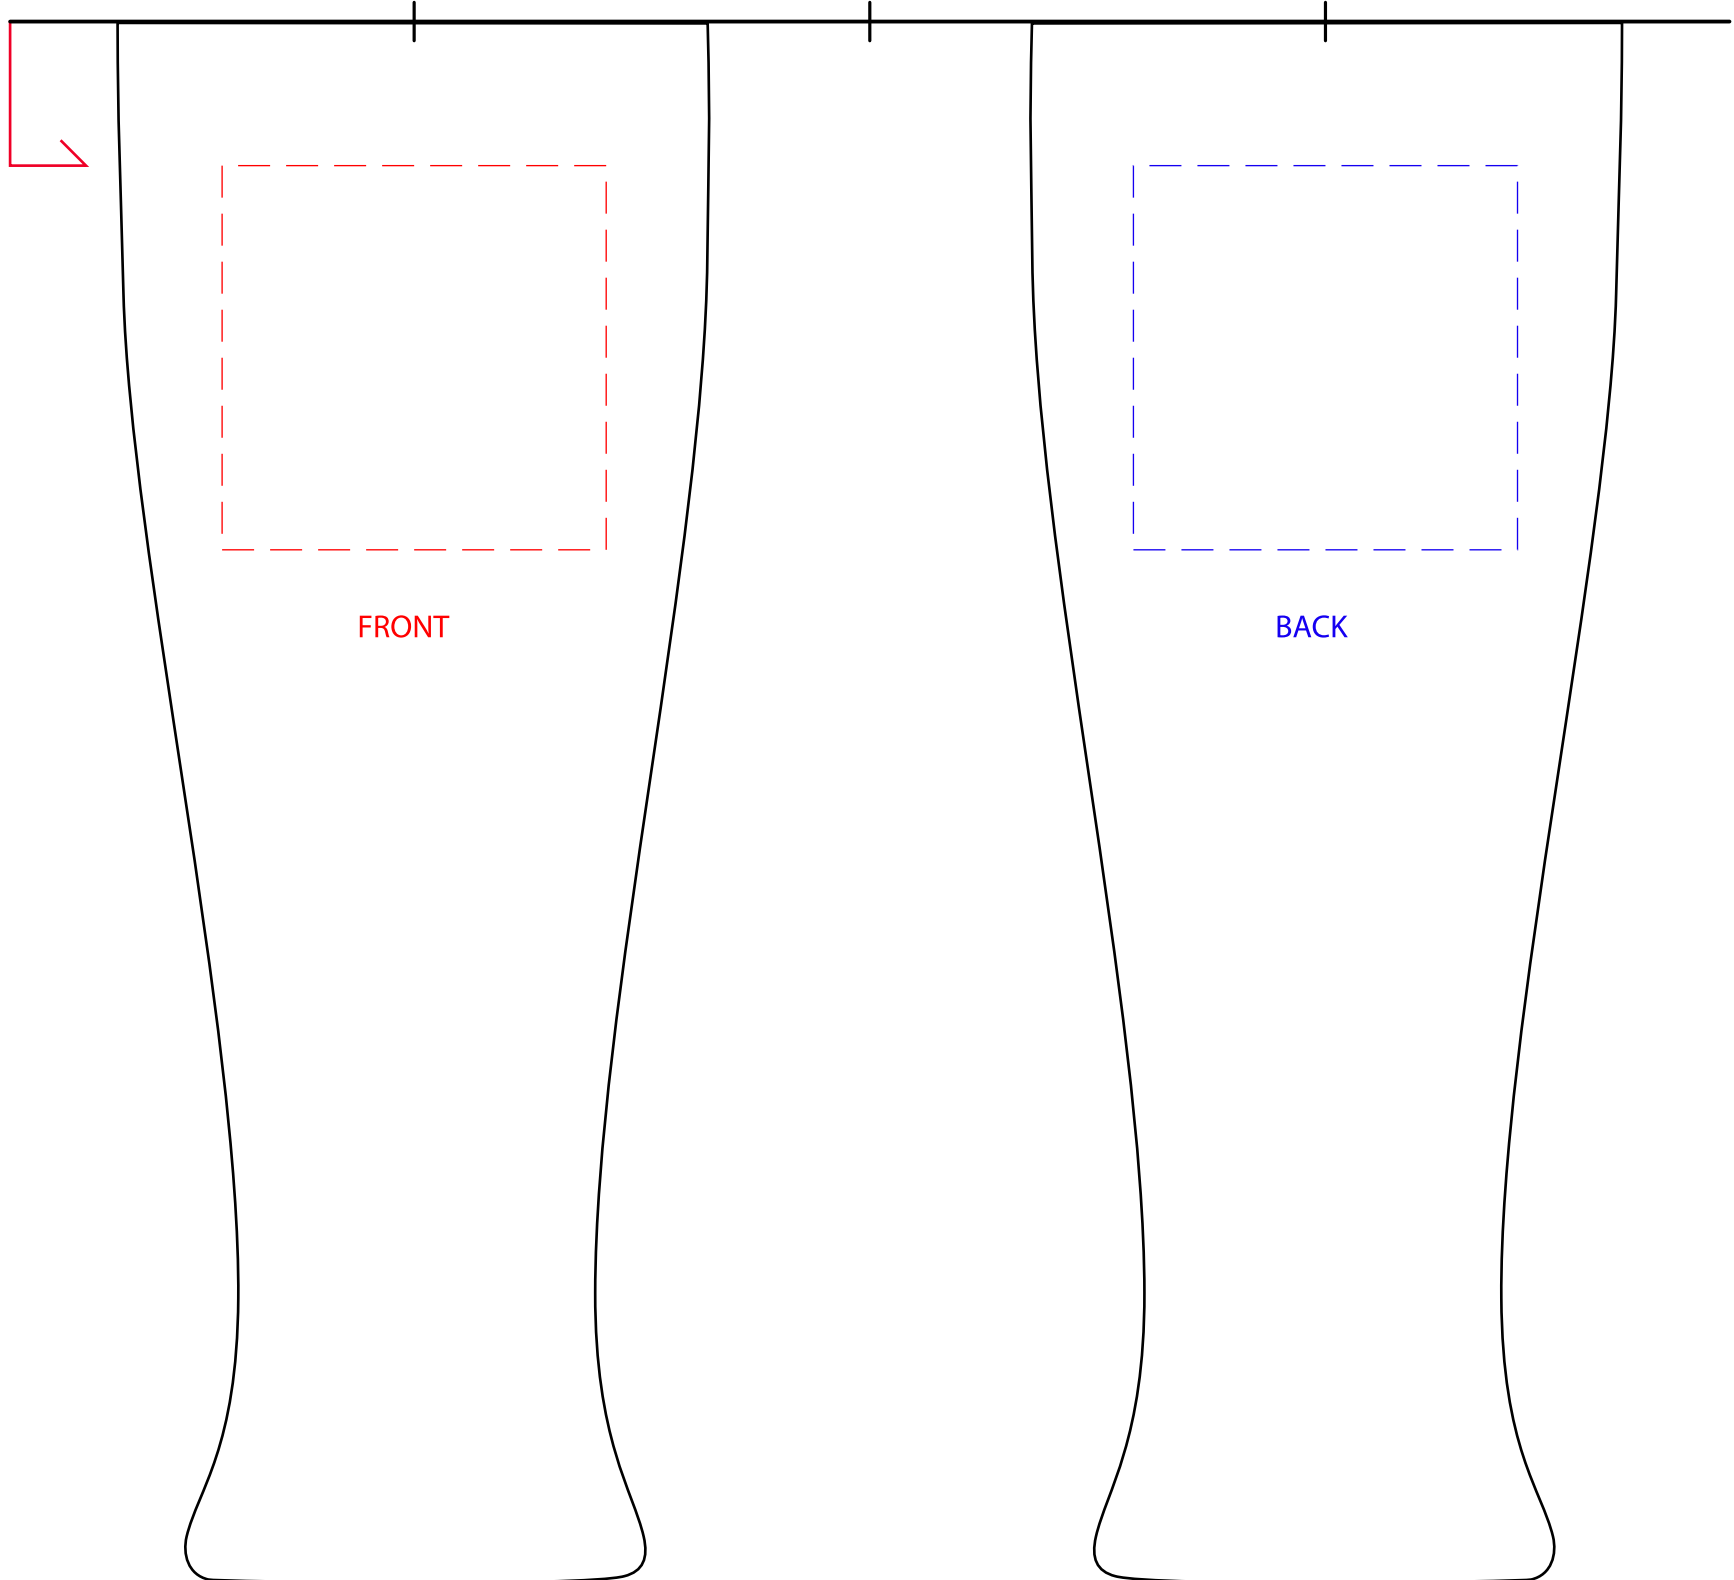

PROMOTIONAL
PRODUCTS

Libbey 1604 – 16oz Pilsner

Imprint Area Front: 2"W x 2"H
Imprint Area Back: 2"W x 2"H

.75"
FROM
LIP

FRONT

BACK