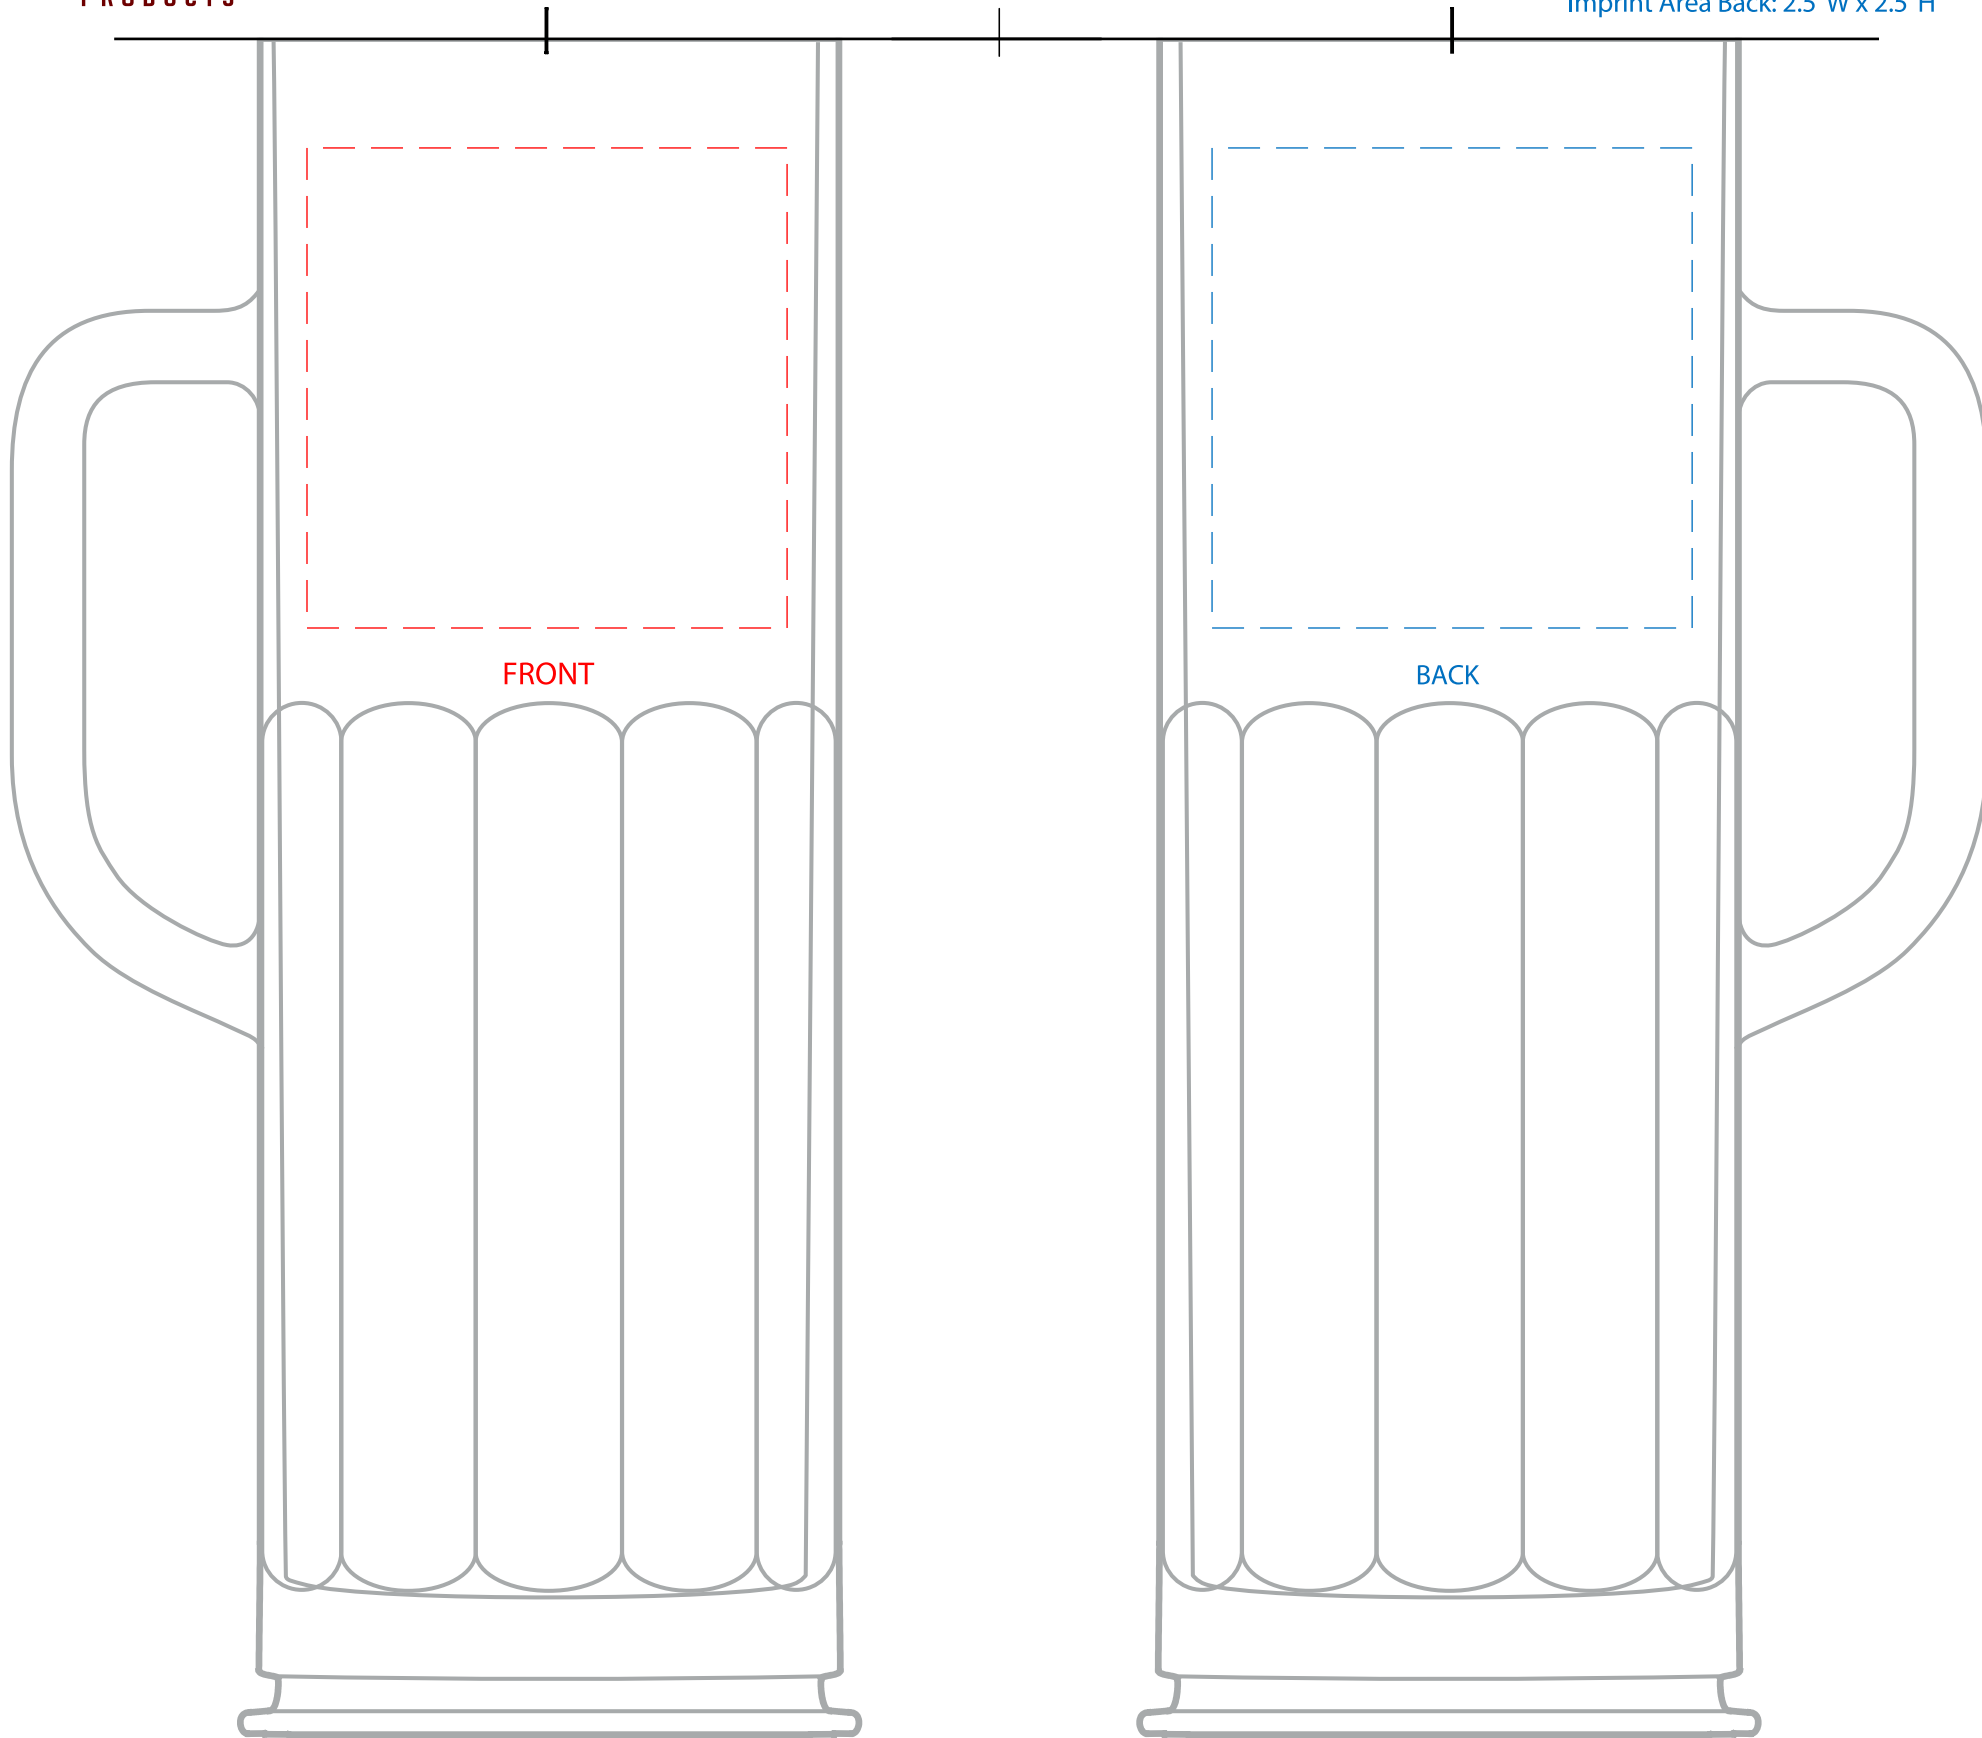

PROMOTIONAL
PRODUCTS

Libbey 5001 – 21 oz Frankfurt Mug

Imprint Area Front: 2.5"W x 2.5"H

Imprint Area Back: 2.5"W x 2.5"H

FRONT

BACK