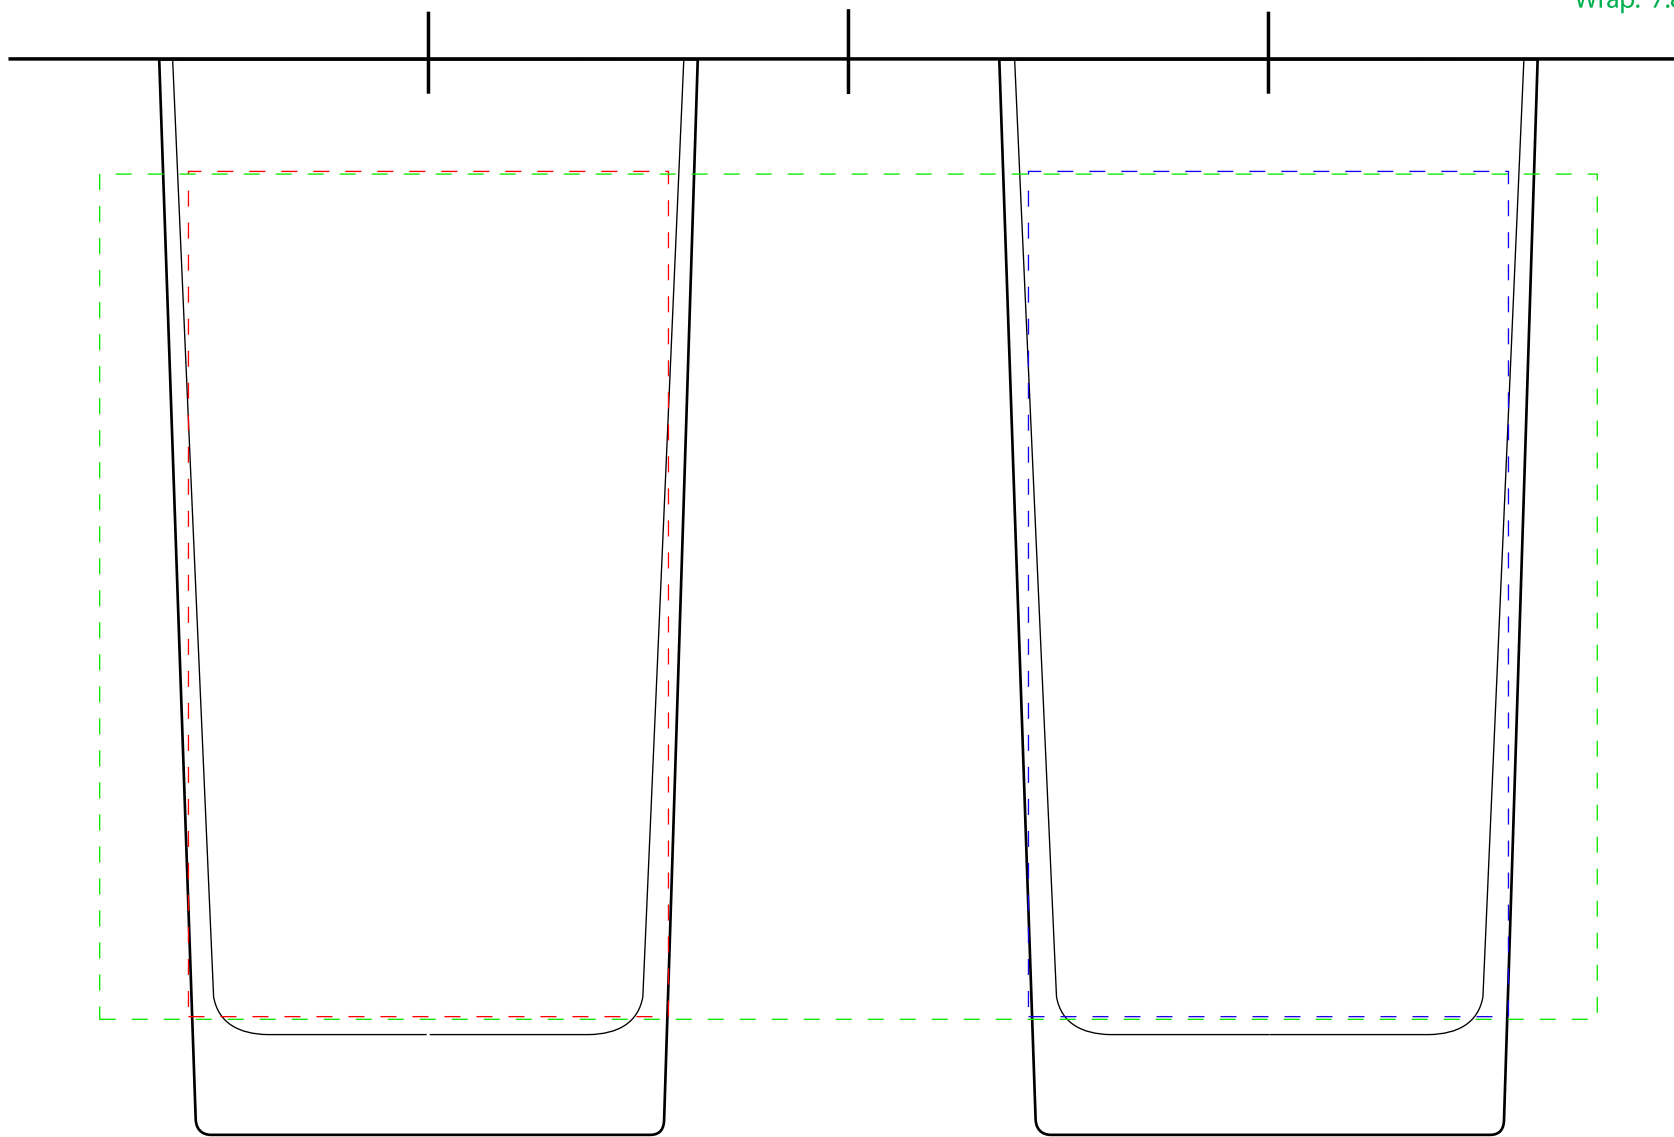

# Libbey 814 12.5oz - Heavy Base Beverage Glass

Front: 2.5" W x 4.4" H  
Back: 2.5" W x 4.4" H  
Wrap: 7.8" W x 4.4" H

FRONT

WRAP

BACK