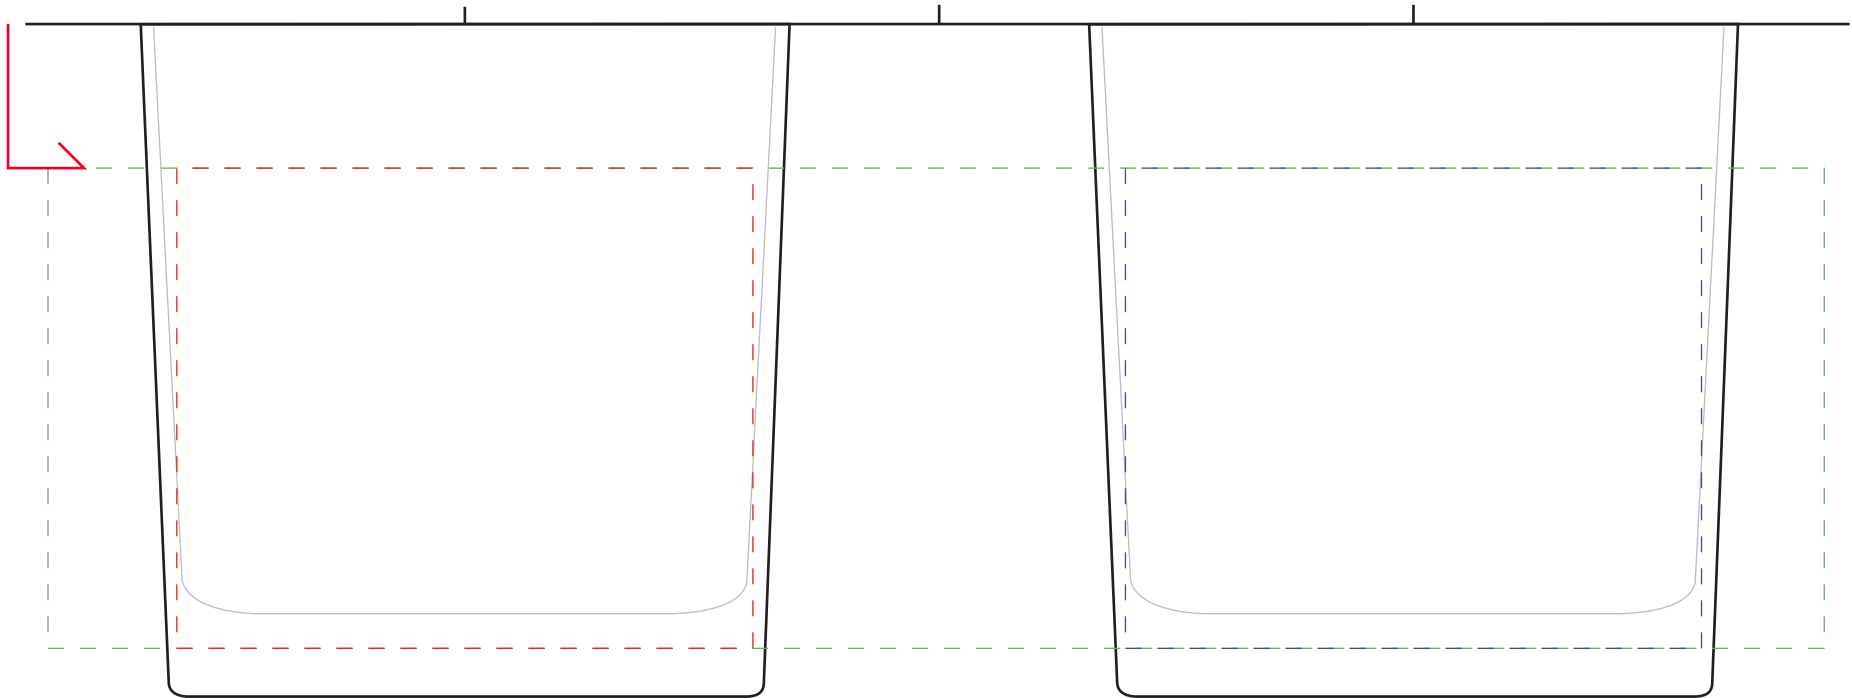

PROMOTIONAL
PRODUCTS

Libbey 917 – 11oz Beverage Glass

Front: 3" W x 2.5" H
Back: 3" W x 2.5" H
Wrap: 9.25" W x 2.5" H

.75"
FROM
LIP

FRONT

WRAP

BACK