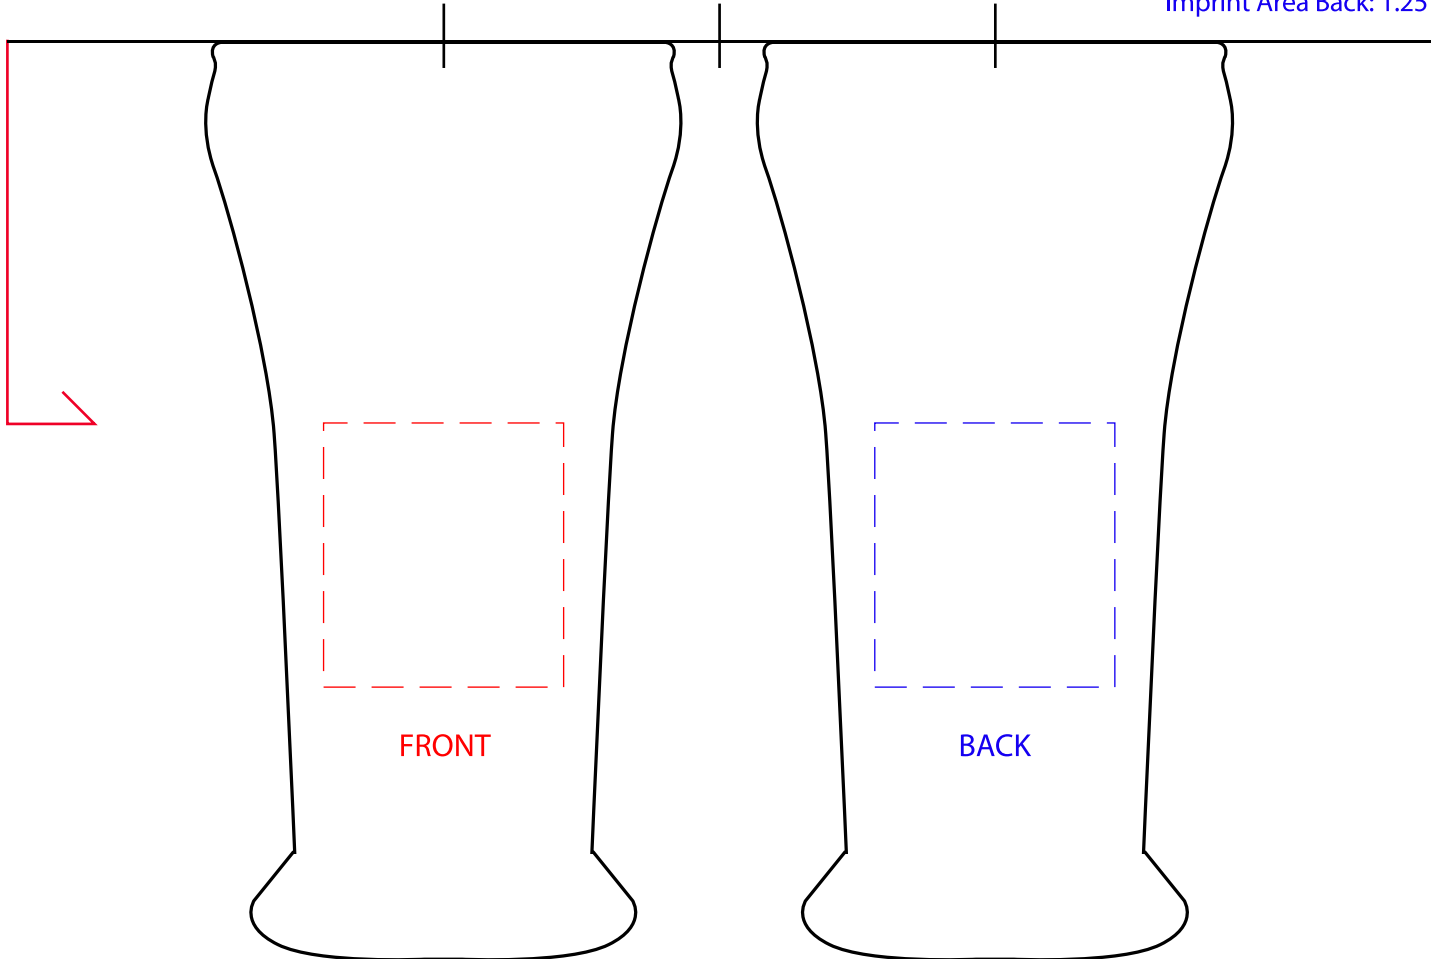

PROMOTIONAL
PRODUCTS

Libbey 16 – 6oz Pilsner

Imprint Area Front: 1.25"W x 1.375"H
Imprint Area Back: 1.25"W x 1.375"H

2"
FROM
LIP

FRONT

BACK