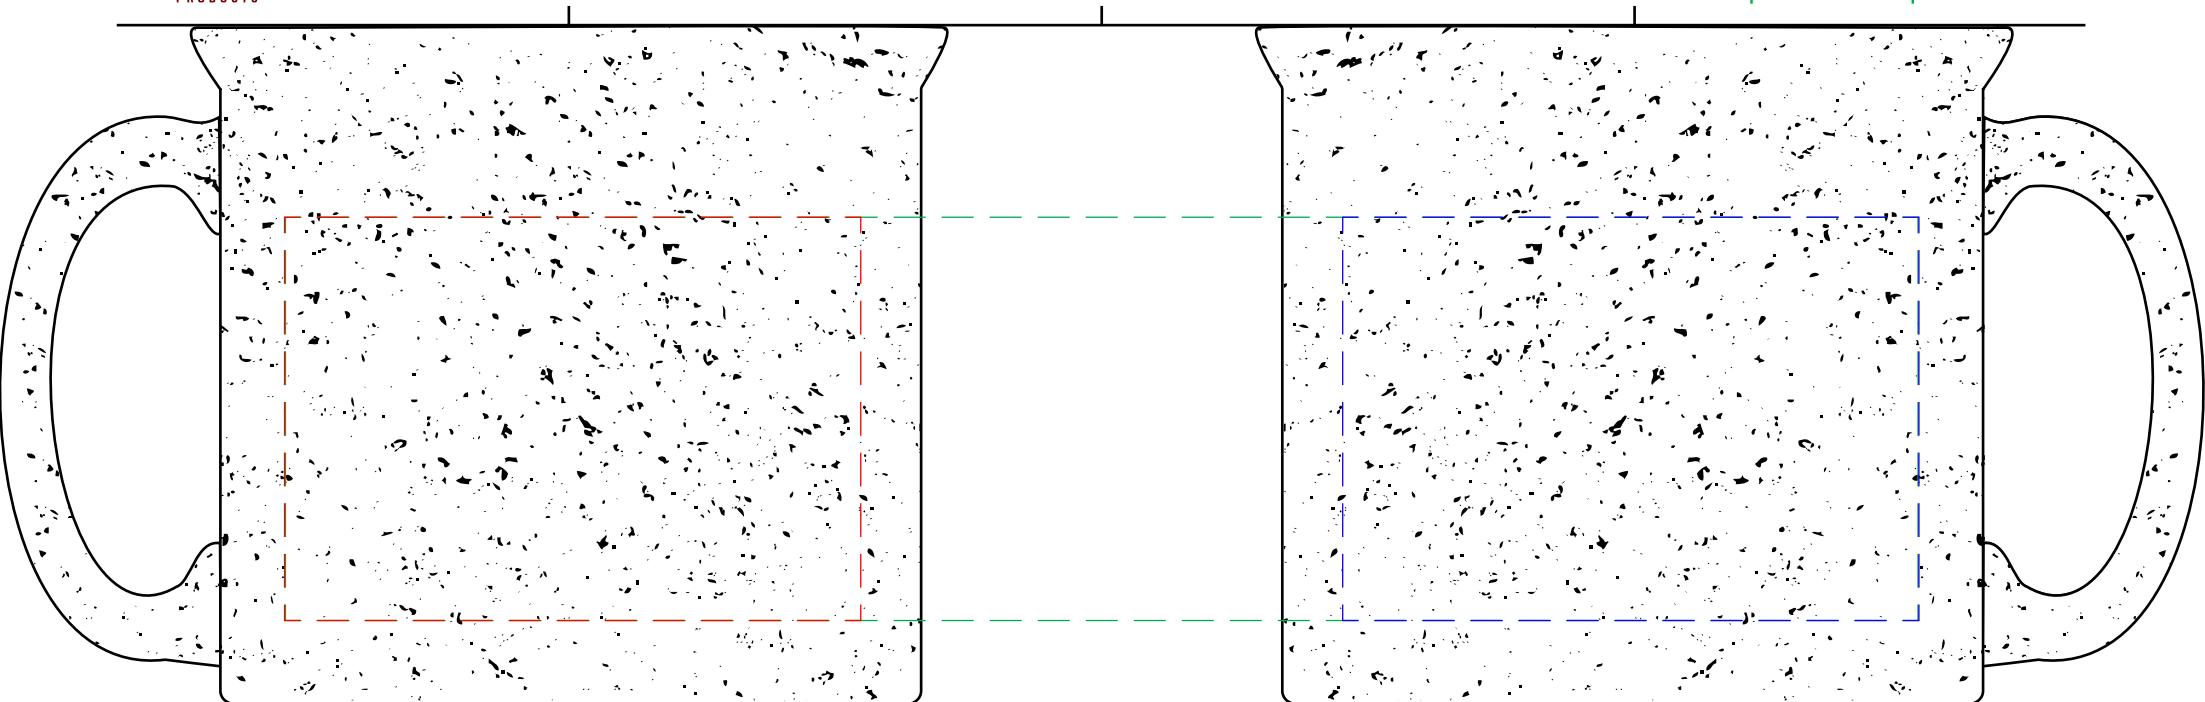

# Camping Mug 1209-15 oz

Imprint Area Front: 3"W x 2"H  
Imprint Area Back: 3"W x 2"H  
Imprint Area Wrap: 8.5"W x 2"H

FRONT

WRAP

BACK