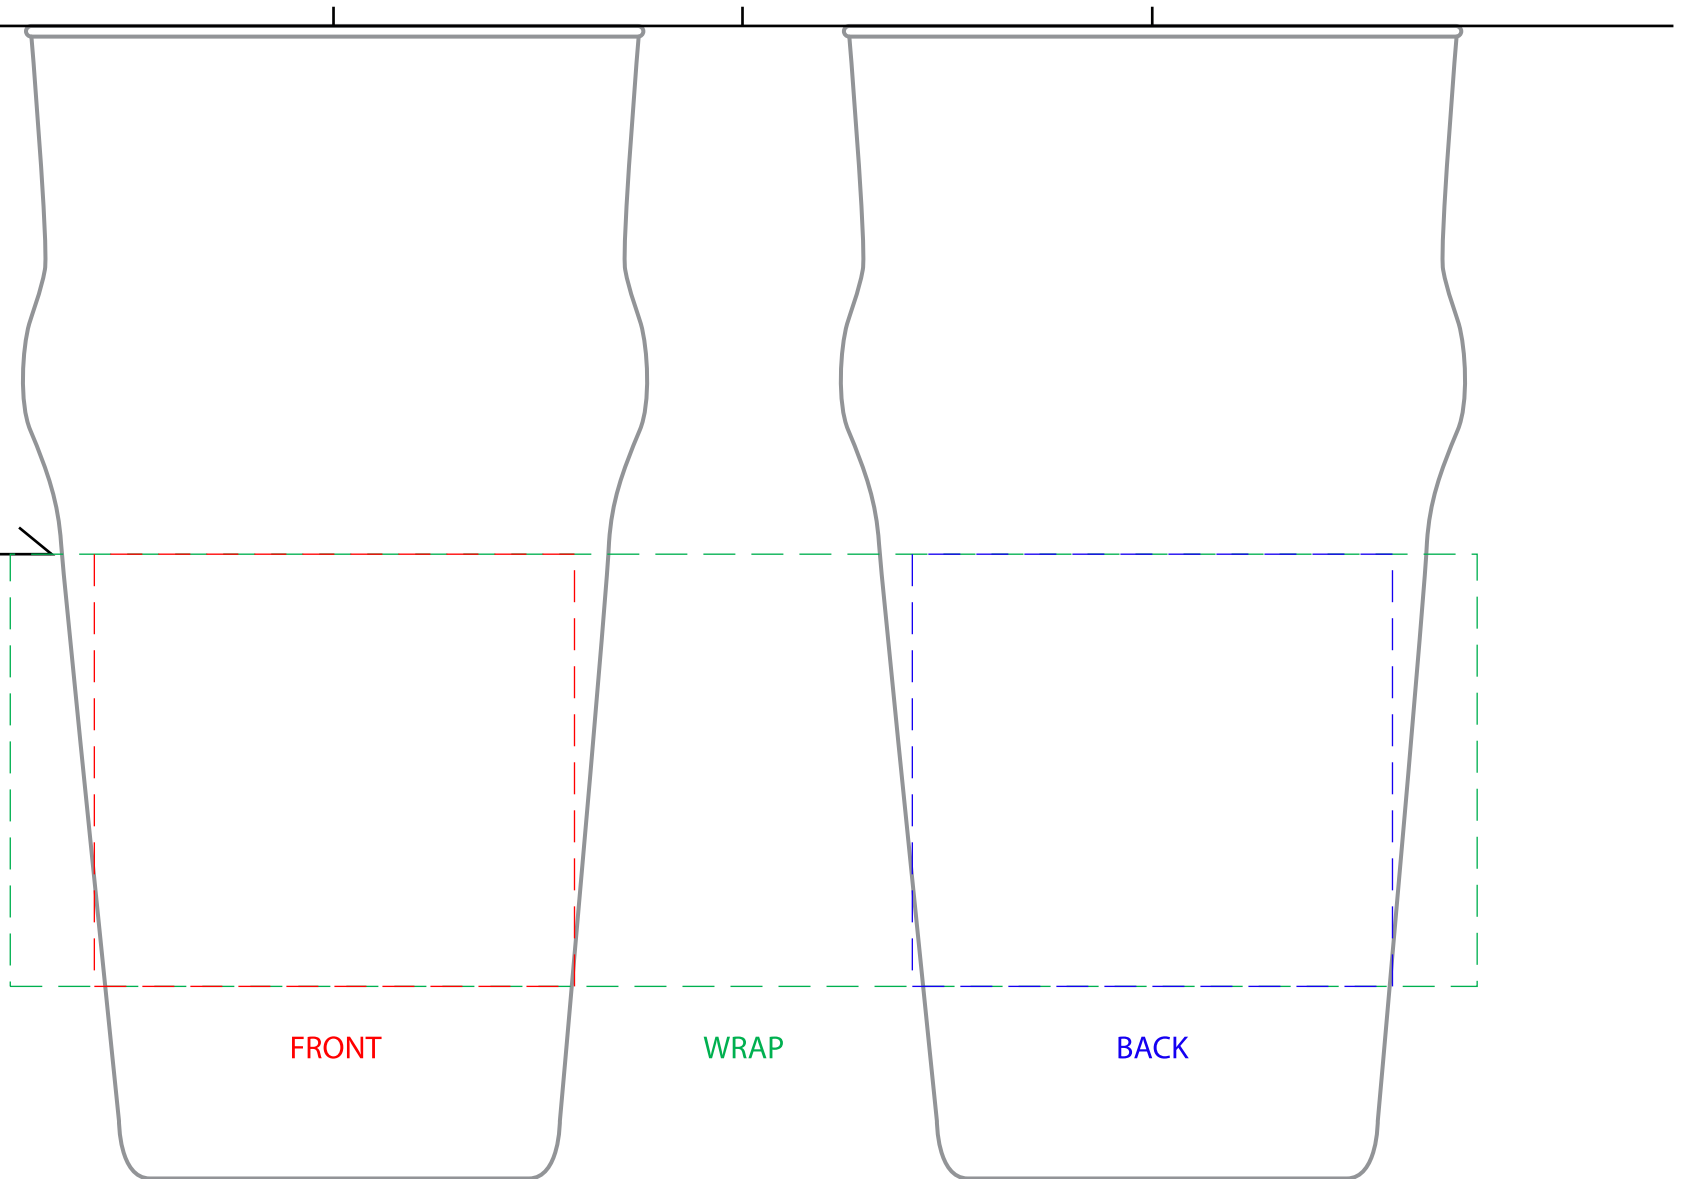

# Libbey 14801 – 20oz English Pub Glass

Imprint Area Front: 2.5"W x 2.25"H  
Imprint Area Back: 2.5"W x 2.25"H  
Imprint Wrap: 7.625"W x 2.25"H

2.75"  
FROM  
LIP

FRONT

WRAP

BACK