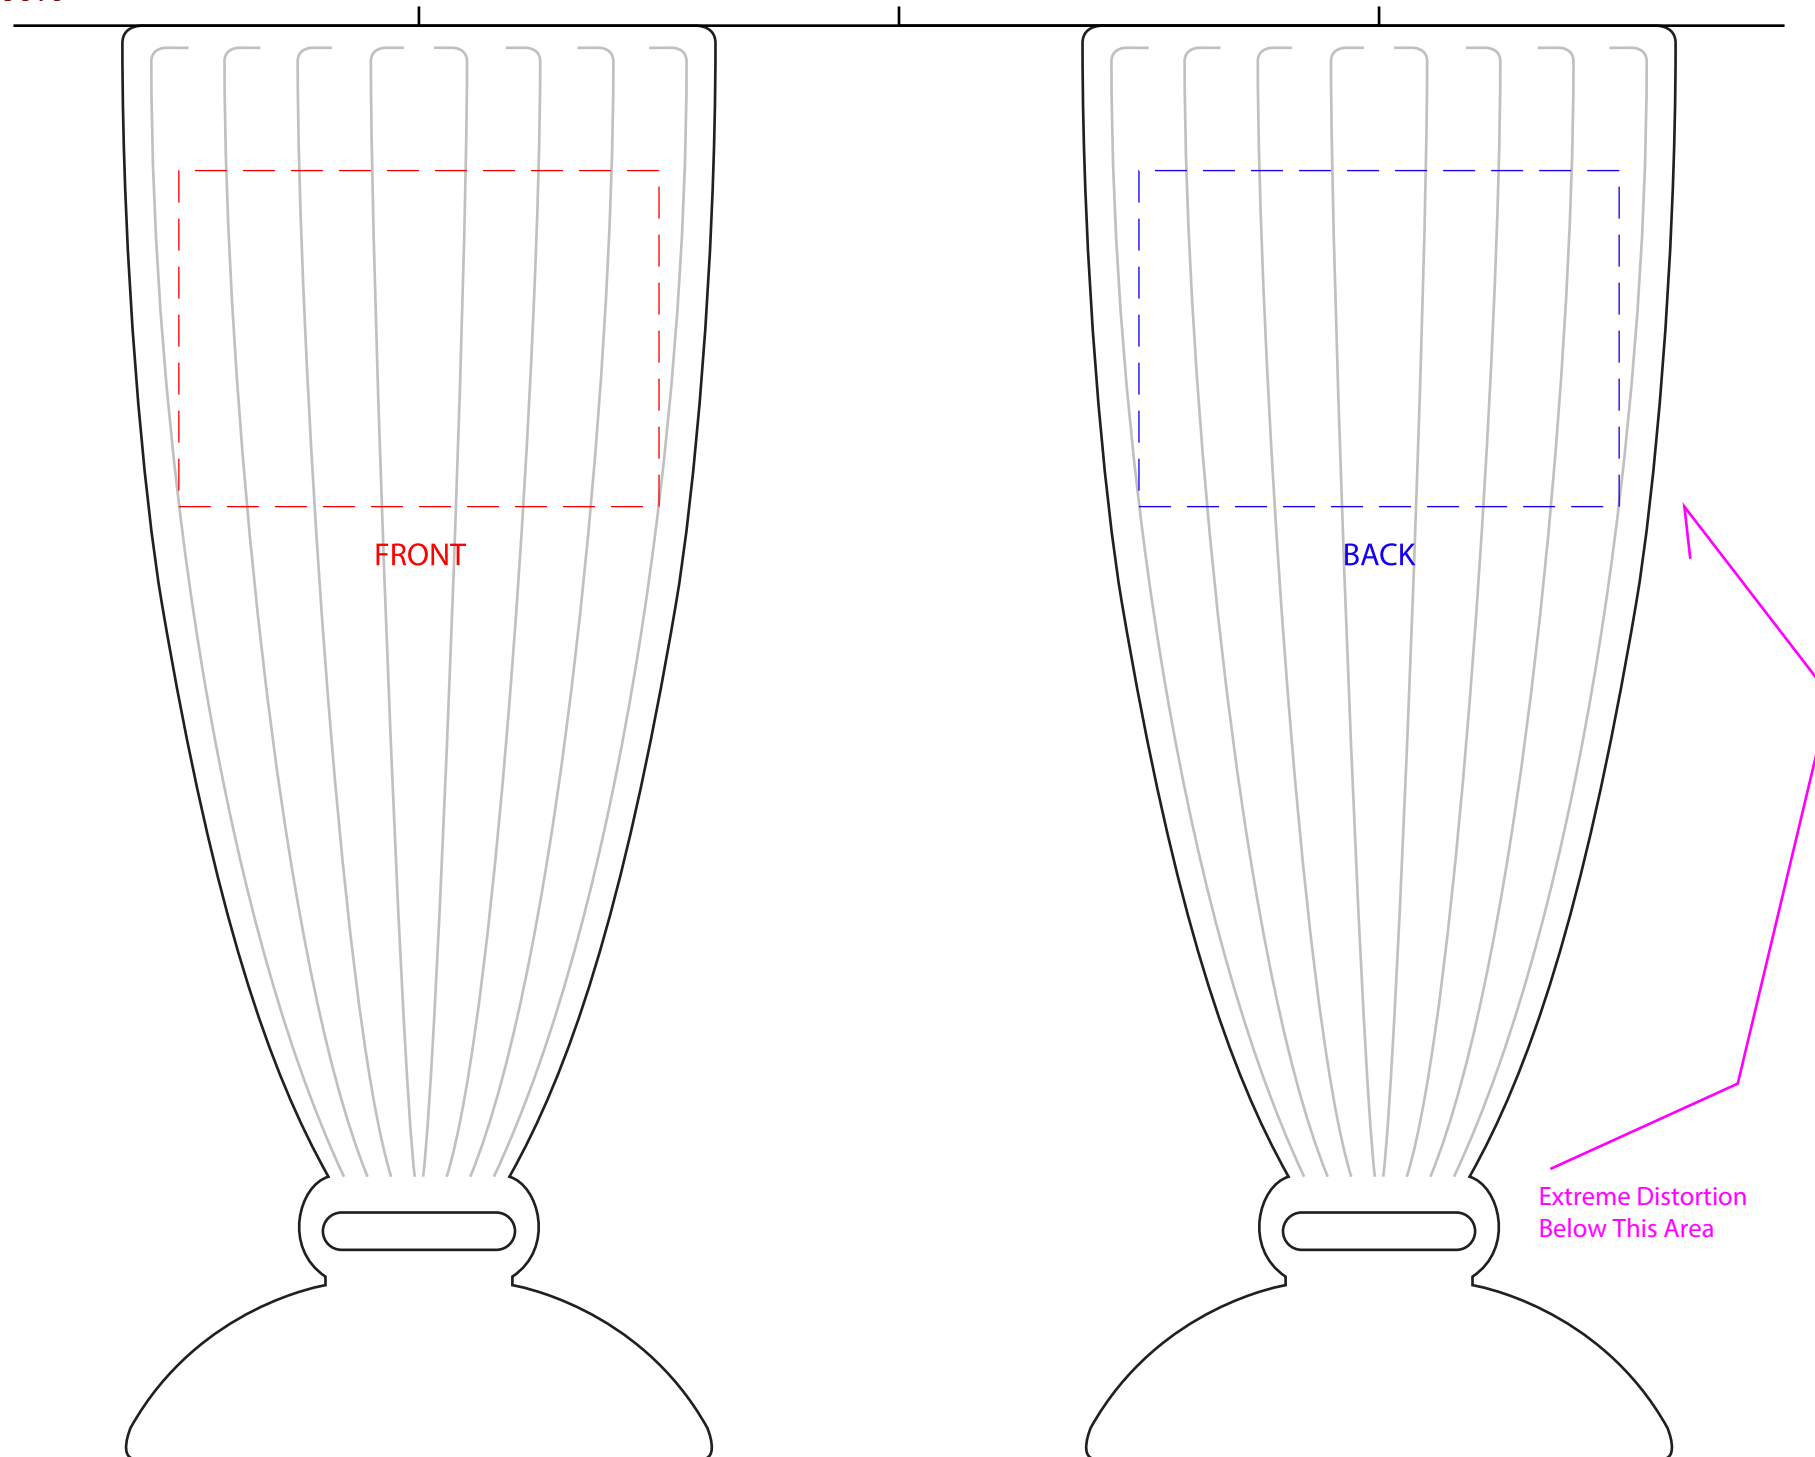

# Libbey 5110 12oz Soda Glass

Imprint Area Front: 2.5"W x 1.75"H  
Imprint Area Back: 2.5"W x 1.75"H

Extreme Distortion  
Below This Area