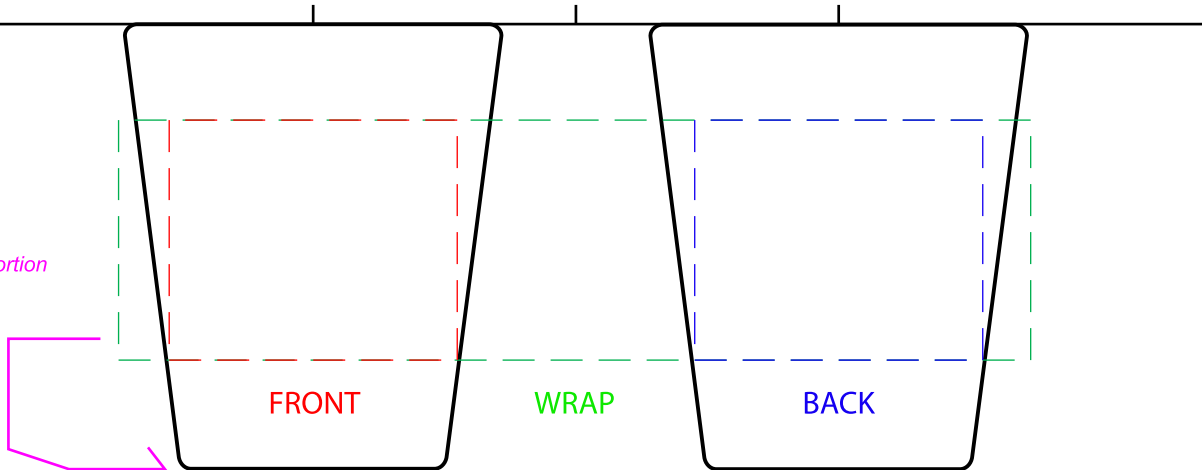

Libbey 5114 1.75oz Whiskey Shot

Imprint Area Front: 1.5"W x 1.25"H
Imprint Area Back: 1.5"W x 1.25"H
Imprint Area Wrap: 4.5"W x 1.25"H

**.5"
FROM
LIP**

*Possible Art Distortion
Below this Level*

FRONT

WRAP