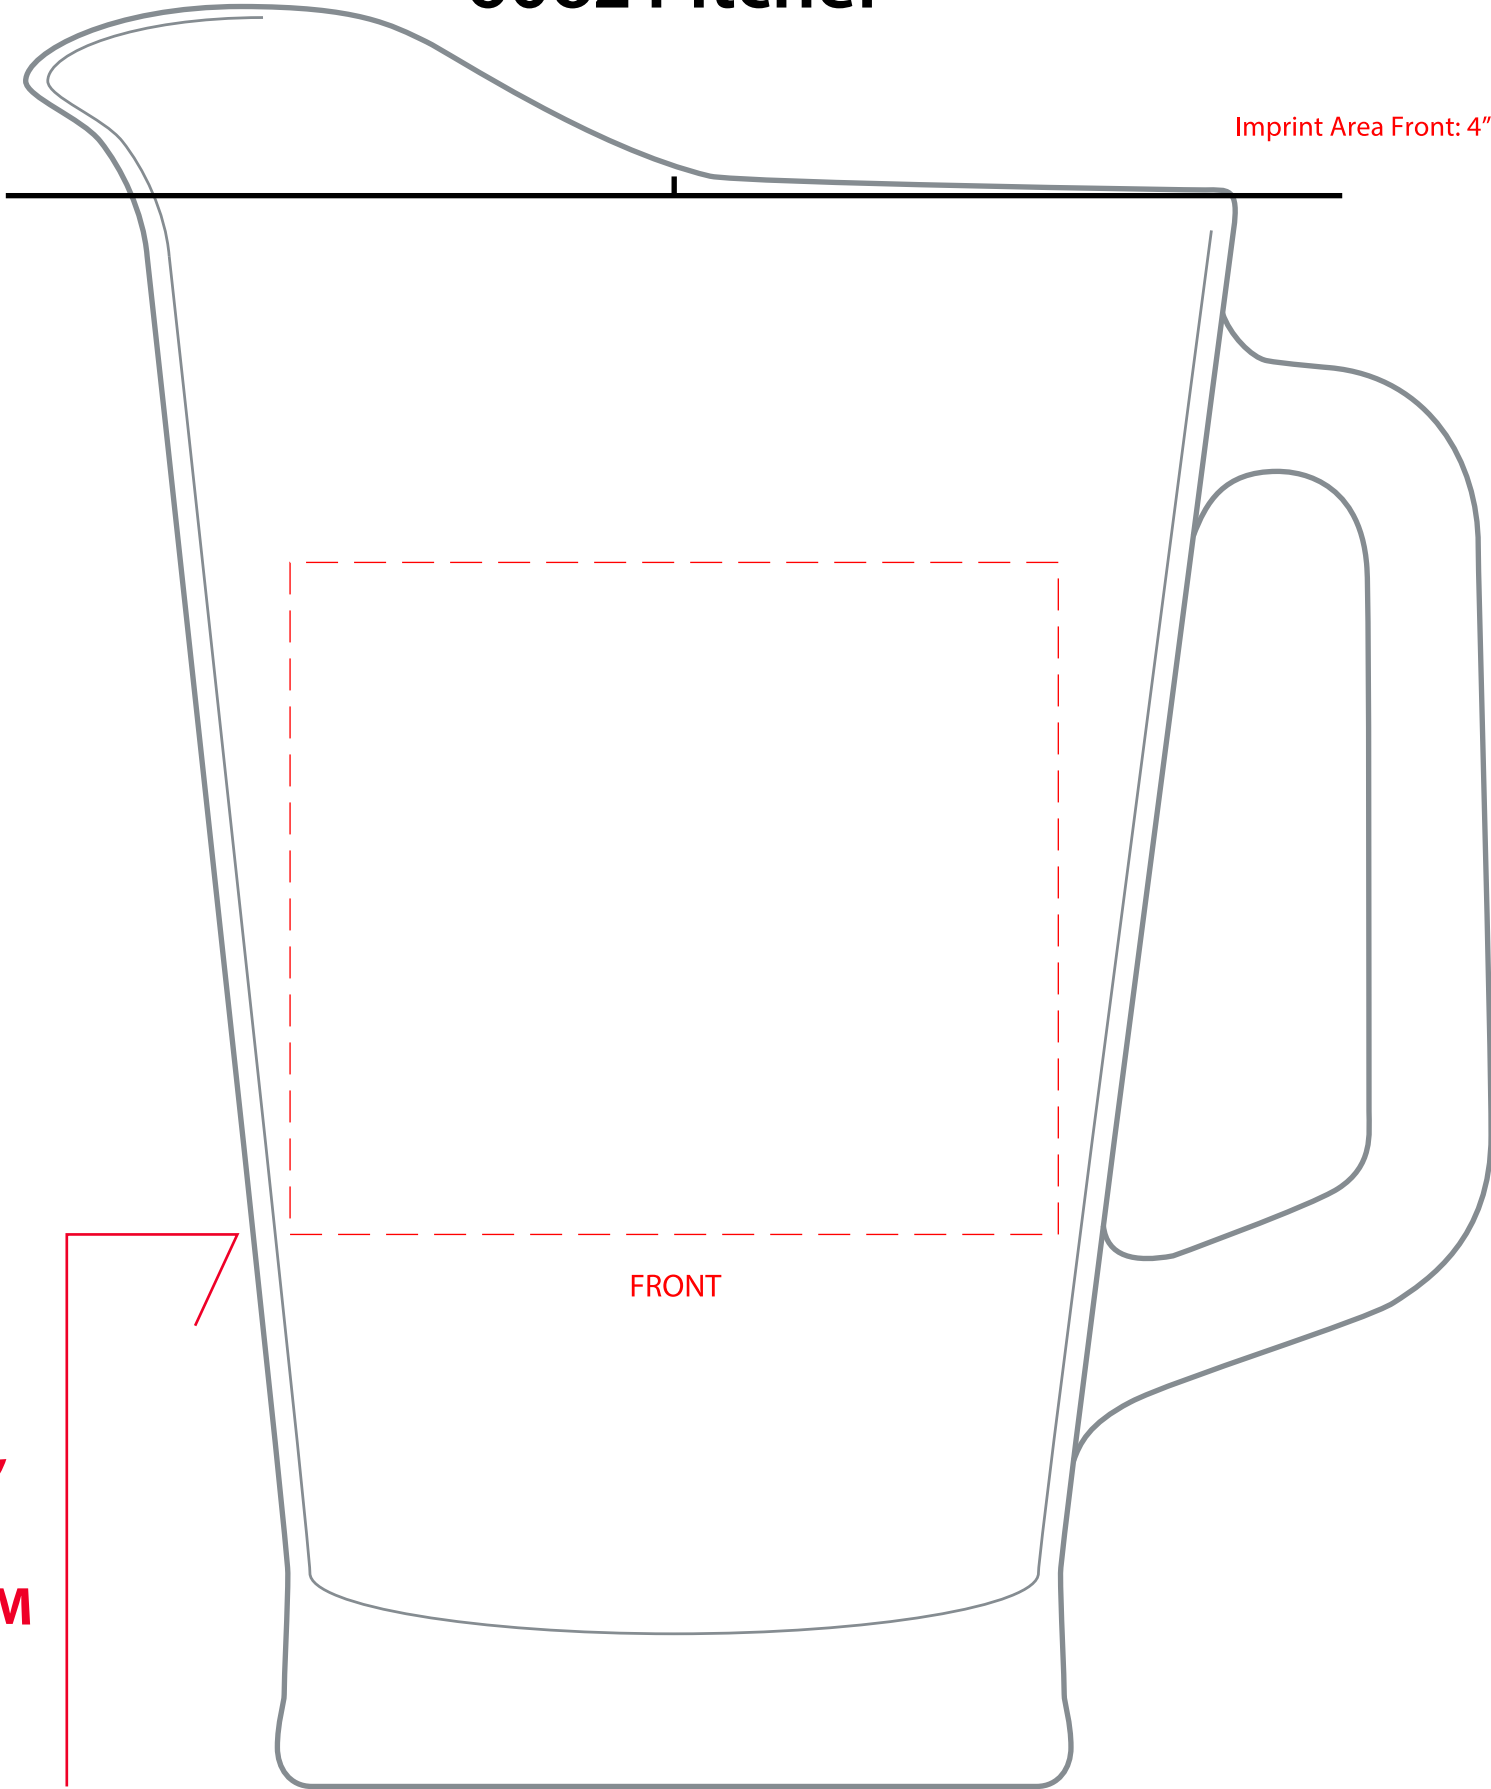

# Libbey 5260 60oz Pitcher

Imprint Area Front: 4"W x 3.5"H

FRONT

**2.875"**  
**FROM**  
**BOTTOM**